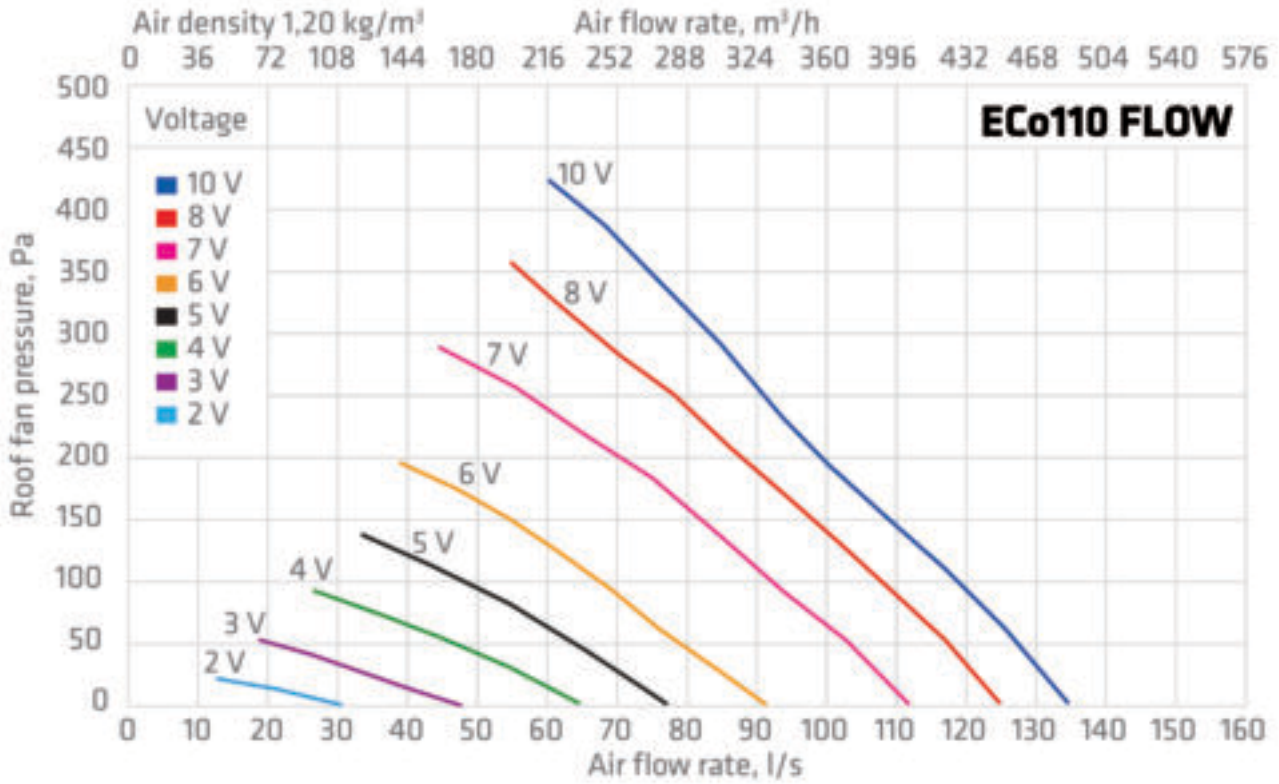

ECO110S FLOW

Vilpe Oy Ab

Kauppatie 9, FI-65610 Mustasaari
Telephone +358 20 123 3200

23.07.2020

Sales & Technical Support | FI +358 20 123 3233 | EN +358 20 123 3222 | RU +358 20 123 3290 | SE +46 70 511 2020 | PL +48 71 740 2623
myynti@sktuote.fi | sales@sktuote.fi

FI: Pidätämme oikeuden muutoksiin ilman ennakkoilmoitusta.
SE: Vi reserverar oss för eventuella ändringar och fel i produktinformationen.
EN: We reserve the right to change these terms and conditions at any time.

RU: Мы оставляем за собой право на внесение изменений без предварительного уведомления.
PL: Zachowujemy prawo do zmian bez wcześniejszej informacji.
DE: Technische Änderungen behalten wir uns ohne vorherige Ankündigung vor.