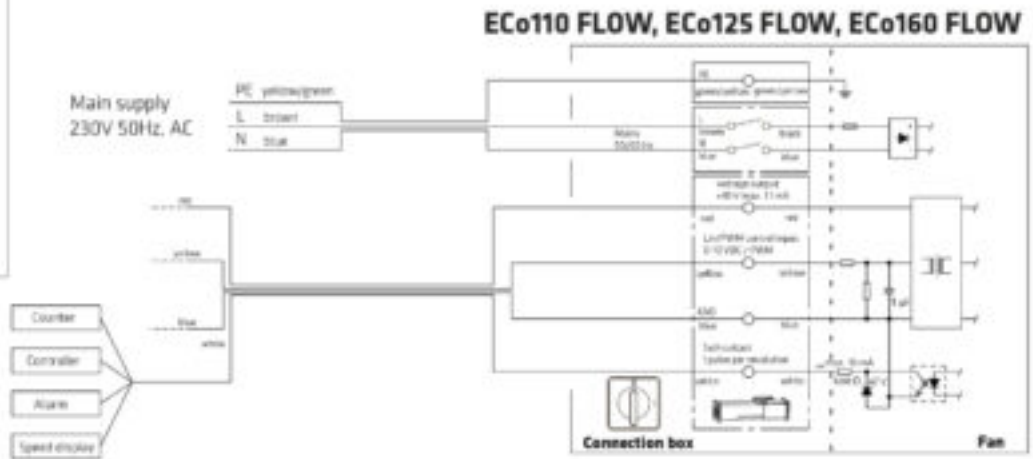

ECO110S FLOW

Speed Controller

Vilpe Oy Ab

Kauppatie 9, FI-65610 Mustasaari
Telephone +358 20 123 3200

23.07.2020

Sales & Technical Support | FI +358 20 123 3233 | EN +358 20 123 3222 | RU +358 20 123 3290 | SE +46 70 511 2020 | PL +48 71 740 2623
myynti@sktuote.fi | sales@sktuote.fi

FI: Pidätämme oikeuden muutoksiin ilman ennakkoilmoitusta.
SE: Vi reserverar oss för eventuella ändringar och fel i produktinformationen.
EN: We reserve the right to change these terms and conditions at any time.

RU: Мы оставляем за собой право на внесение изменений без предварительного уведомления.
PL: Zachowujemy prawo do zmian bez wcześniejszej informacji.
DE: Technische Änderungen behalten wir uns ohne vorherige Ankündigung vor.