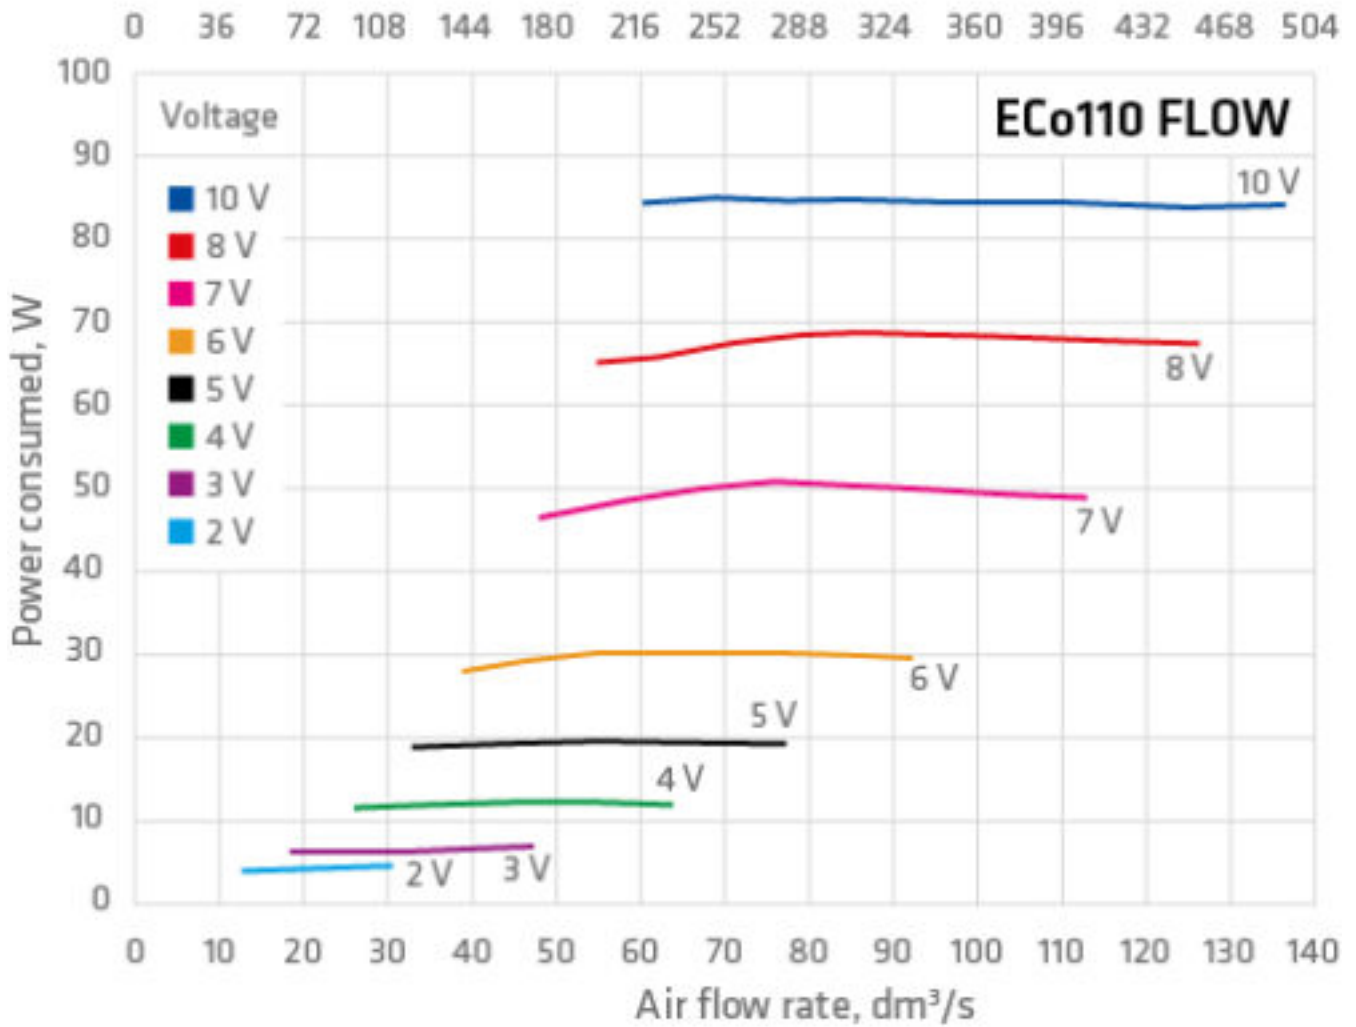

Air density 1,20 kg/m³

Air flow rate, m³/h

Vilpe Oy Ab

Kauppatie 9, FI-65610 Mustasaari
Telephone +358 20 123 3200

23.07.2020

Sales & Technical Support | FI +358 20 123 3233 | EN +358 20 123 3222 | RU +358 20 123 3290 | SE +46 70 511 2020 | PL +48 71 740 2623
myynti@sktuote.fi | sales@sktuote.fi

FI: Pidätämme oikeuden muutoksiin ilman ennakoilmoitusta.
SE: Vi reserverar oss för eventuella ändringar och fel i produktinformationen.
EN: We reserve the right to change these terms and conditions at any time.

RU: Мы оставляем за собой право на внесение изменений без предварительного уведомления.
PL: Zachowujemy prawo do zmian bez wcześniejszej informacji.
DE: Technische Änderungen behalten wir uns ohne vorherige Ankündigung vor.