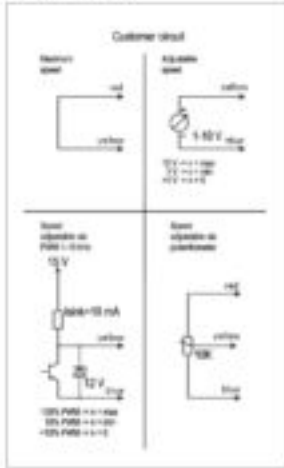

ECO110S FLOW

Speed Controller

Vilpe Oy Ab

Kauppatie 9, FI-65610 Mustasaari
Telephone +358 20 123 3200

23.07.2020

Sales & Technical Support | FI +358 20 123 3233 | EN +358 20 123 3222 | RU +358 20 123 3290 | SE +46 70 511 2020 | PL +48 71 740 2623
myynti@sktuote.fi | sales@sktuote.fi

FI: Pidätämme oikeuden muutoksiin ilman ennakkoilmoitusta.
SE: Vi reserverar oss för eventuella ändringar och fel i produktinformationen.
EN: We reserve the right to change these terms and conditions at any time.

RU: Мы оставляем за собой право на внесение изменений без предварительного уведомления.
PL: Zachowujemy prawo do zmian bez wcześniejszej informacji.
DE: Technische Änderungen behalten wir uns ohne vorherige Ankündigung vor.